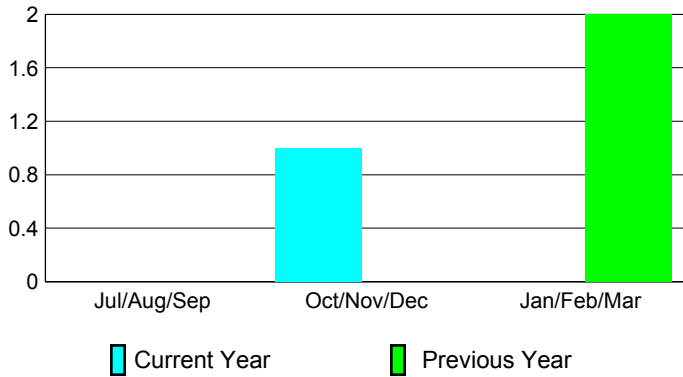

2012-2013 GMT Reports for District (or Undistricted) **District 305 S3**

GMT: VINOD KHANNA

Location: PAKISTAN

GMT CA: 6

CLUBS

Club Results
2012-2013

Clubs
2011-2012

Month	New Club Goal	Actual New Clubs	Actual Dropped Clubs	Gain/Loss of Clubs	Gain/Loss of Clubs
Jul/Aug/Sep	1	0	0	0	0
Oct/Nov/Dec	2	2	-1	1	0
Jan/Feb/Mar	1				2
Totals	4	2	-1	1	2

Club Results 2012-2013

Goal, New, Dropped, Gain/Loss

Comparison of Club Gain/Loss

Current Year Compared to the Previous Year

YTD Status Quo Clubs 2012-2013

Status Quo Clubs Compared to Status Quo Members

MEMBERSHIP