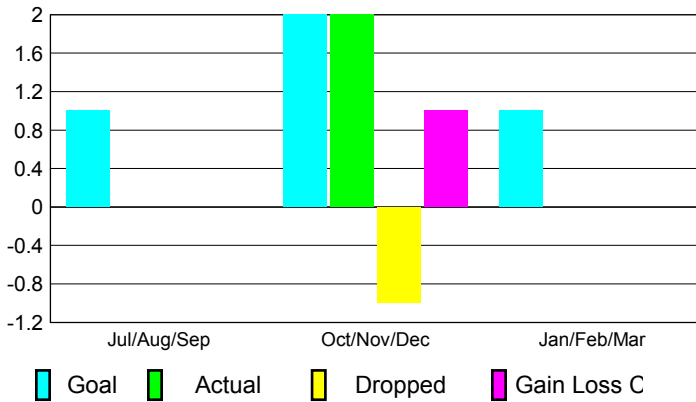

2012-2013 GMT Reports for District (or Undistricted) **District 305 S3**

GMT: VINOD KHANNA

Location: PAKISTAN

GMT CA: 6

CLUBS

Club Results
2012-2013

Clubs
2011-2012

Month	New Club Goal	Actual New Clubs	Actual Dropped Clubs	Gain/Loss of Clubs	Gain/Loss of Clubs
Jul/Aug/Sep	1	0	0	0	0
Oct/Nov/Dec	2	2	-1	1	0
Jan/Feb/Mar	1				2
Totals	4	2	-1	1	2

Club Results 2012-2013

Goal, New, Dropped, Gain/Loss

Comparison of Club Gain/Loss

Current Year Compared to the Previous Year

YTD Status Quo Clubs 2012-2013

Status Quo Clubs Compared to Status Quo Members

MEMBERSHIP