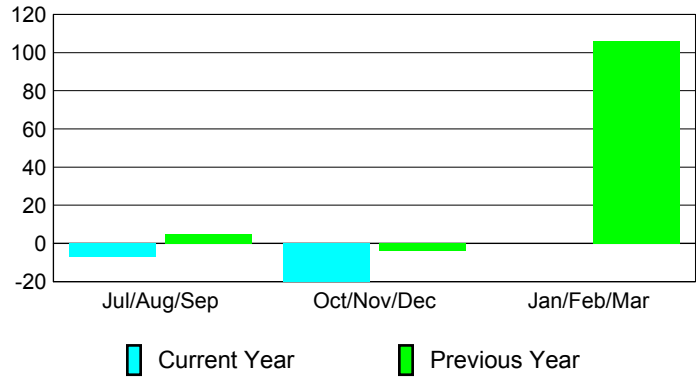

Membership Results
2012-2013

Membership
2011-2012

Month	Net Memb Goal	Actual New Memb	Actual Dropped Memb	Gain/Loss of Memb	Gain/Loss of Memb
Jul/Aug/Sep	20	10	-17	-7	5
Oct/Nov/Dec	50	144	-164	-20	-4
Jan/Feb/Mar	30				106
Totals	100	154	-181	-27	107

Membership Results 2012-2013

Goal, New, Dropped, Gain/Loss

Comparison of Membership Gain/Loss

Current Year Compared to the Previous Year

Gender Comparison 2012-2013