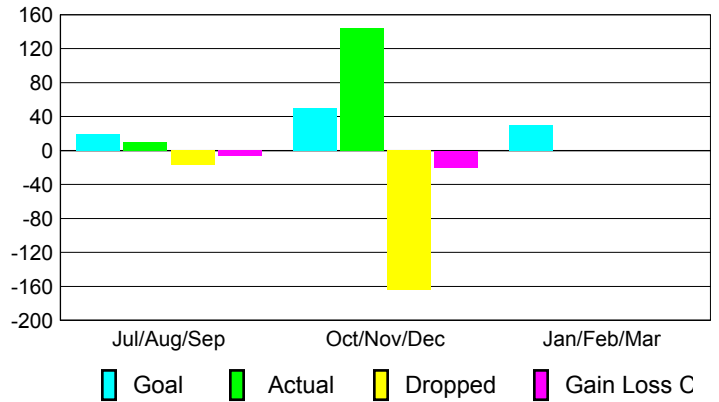

Membership Results 2012-2013

Goal, New, Dropped, Gain/Loss